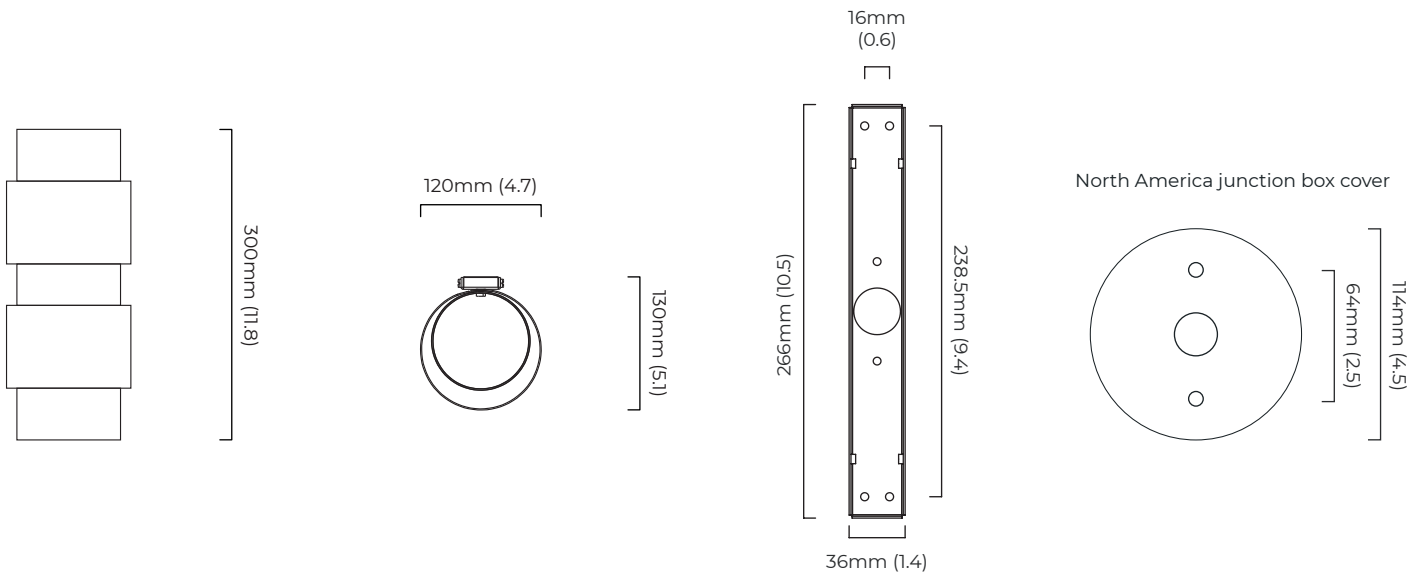

mounting plate dimensions