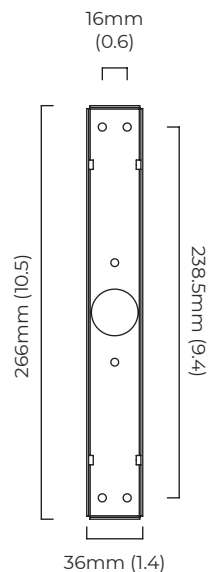

### DIMENSIONS (body of fixture)

120 x 130 x 300 mm (w x d x h)

### WALL ROSE / PLATE

rectangular wall box - 40 x 15 x 270 mm (w x d x h)

### VIEW ON WEBSITE

mounting plate dimensions

DALI converter dimensions

\*Diagrams are not to scale.