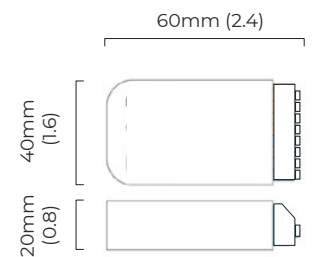

### DIMENSIONS (body of fixture)

120 x 130 x 300 mm (w x d x h)

### WALL ROSE / PLATE

rectangular wall box - 40 x 15 x 270 mm (w x d x h)

### VIEW ON WEBSITE

mounting plate dimensions

DALI converter dimensions

\*Diagrams are not to scale.