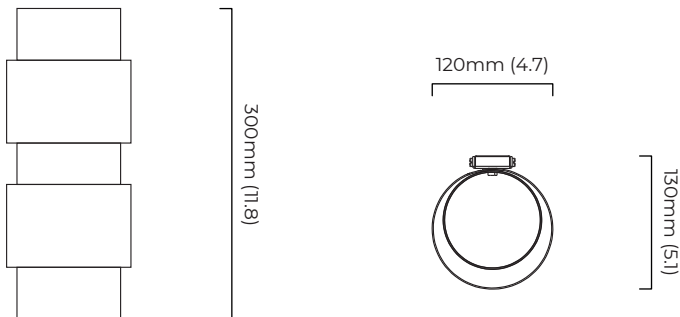

### DIMENSIONS (body of fixture)

120 x 130 x 300 mm (w x d x h)

### WALL ROSE / PLATE

rectangular wall box - 40 x 15 x 270 mm (w x d x h)

### VIEW ON WEBSITE

mounting plate dimensions

DALI converter dimensions

\*Diagrams are not to scale.