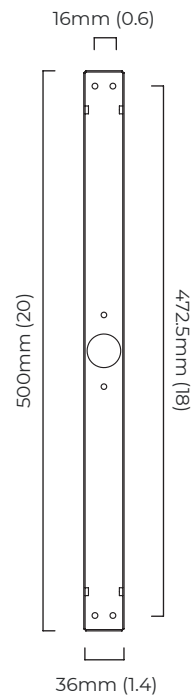

RING WALL TALL

FINISH

antique bronze with satin brass details
 bronze with satin brass details
 satin brass with satin brass details
 satin nickel with satin brass details

DIMENSIONS (body of fixture)

120 x 130 x 540 mm (w x d x h)

WALL ROSE / PLATE

rectangular wall box - 40 x 15 x 505 mm (w x d x h)

CERTIFICATION

VIEW ON WEBSITE

mounting plate dimensions

*Diagrams are not to scale.

RING WALL TALL - DALI-A

FINISH

antique bronze with satin brass details
 bronze with satin brass details
 satin brass with satin brass details
 satin nickel with satin brass details

DIMENSIONS (body of fixture)

120 x 130 x 540 mm (w x d x h)

CERTIFICATION

VIEW ON WEBSITE

mounting plate dimensions

DALI converter dimensions

*Diagrams are not to scale.

RING WALL TALL

RING WALL TALL

SKU NUMBER	FINISH DESCRIPTION	VOLTAGE
RINWATABSB-240	antique bronze with satin brass details	220 - 240V
RINWATBZSB-240	bronze with satin brass details	220 - 240V
RINWATSBSB-240	satin brass with satin brass details	220 - 240V
RINWATSNSB-240	satin nickel with satin brass details	220 - 240V
RINWATABSB-110	antique bronze with satin brass details	110 - 130V
RINWATBZSB-110	bronze with satin brass details	110 - 130V
RINWATSBSB-110	satin brass with satin brass details	110 - 130V
RINWATSNSB-110	satin nickel with satin brass details	110 - 130V