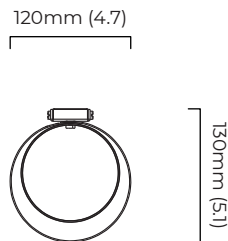

RING WALL TALL

FINISH

antique bronze with satin brass details
 bronze with satin brass details
 satin brass with satin brass details
 satin nickel with satin brass details

DIMENSIONS (body of fixture)

120 x 130 x 540 mm (w x d x h)

WEIGHT

7kg (15.4lbs)

ILLUMINATION

220-240v - 4 x G9 - 25w max halogen (or 2.3w LED 2700k)
 110-130v - 4 x G9 - 25w max halogen (or 2.3w LED 2700k)

DIMMING

dimnable bulb required
 trailing edge dimmable / phase cut (rotary dimmer) - standard
 DALI option available (220-240v only)

WALL ROSE / PLATE

rectangular wall box - 40 x 15 x 505 mm (w x d x h)

CERTIFICATION

VIEW ON WEBSITE

mounting plate dimensions

*Diagrams are not to scale.

RING WALL TALL - DALI-A

FINISH

antique bronze with satin brass details
 bronze with satin brass details
 satin brass with satin brass details
 satin nickel with satin brass details

DIMENSIONS (body of fixture)

120 x 130 x 540 mm (w x d x h)