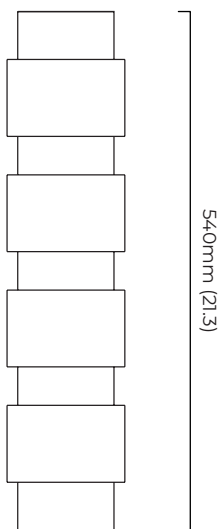

RING WALL TALL

FINISH

antique bronze with satin brass details
 bronze with satin brass details
 satin brass with satin brass details
 satin nickel with satin brass details

DIMENSIONS (body of fixture)

120 x 130 x 540 mm (w x d x h)

WALL ROSE / PLATE

rectangular wall box - 40 x 15 x 505 mm (w x d x h)

CERTIFICATION

VIEW ON WEBSITE

mounting plate dimensions

*Diagrams are not to scale.

RING WALL TALL - DALI-A

FINISH

antique bronze with satin brass details
 bronze with satin brass details
 satin brass with satin brass details
 satin nickel with satin brass details

DIMENSIONS (body of fixture)

120 x 130 x 540 mm (w x d x h)

RING WALL TALL - DALI-A

SKU NUMBER	FINISH DESCRIPTION	TYPE OF DALI	VOLTAGE
RINWATABSB-DALIA-240	antique bronze with satin brass details	DALI A included - For lights that do not require aesthetic alterations. Dali can be fitted inside the ceiling/wall cavity	220 - 240V
RINWATBZSB-DALIA-240	bronze with satin brass details	DALI A included - For lights that do not require aesthetic alterations. Dali can be fitted inside the ceiling/wall cavity	220 - 240V
RINWATSBSB-DALIA-240	satin brass with satin brass details	DALI A included - For lights that do not require aesthetic alterations. Dali can be fitted inside the ceiling/wall cavity	220 - 240V
RINWATSNSB-DALIA-240	satin nickel with satin brass details	DALI A included - For lights that do not require aesthetic alterations. Dali can be fitted inside the ceiling/wall cavity	220 - 240V