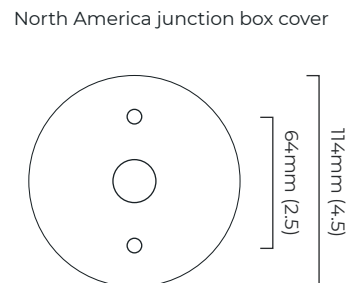

RING WALL TALL

FINISH

antique bronze with satin brass details
 bronze with satin brass details
 satin brass with satin brass details
 satin nickel with satin brass details

DIMENSIONS (body of fixture)

120 x 130 x 540 mm (w x d x h)

WALL ROSE / PLATE

rectangular wall box - 40 x 15 x 505 mm (w x d x h)

CERTIFICATION

VIEW ON WEBSITE

mounting plate dimensions

*Diagrams are not to scale.

RING WALL TALL - DALI-A

FINISH

antique bronze with satin brass details
 bronze with satin brass details
 satin brass with satin brass details
 satin nickel with satin brass details

DIMENSIONS (body of fixture)

120 x 130 x 540 mm (w x d x h)