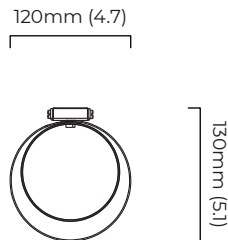

RING WALL TALL - DALI-A

FINISH

antique bronze with satin brass details
bronze with satin brass details
satin brass with satin brass details
satin nickel with satin brass details

DIMENSIONS (body of fixture)

120 x 130 x 540 mm (w x d x h)

WEIGHT

7kg (15.4lbs)

ILLUMINATION

220-240v - 4 x G9 - 25w max halogen (or 2.3w LED 2700k)
DALI converter to be installed in the cavity

DIMMING

dimnable bulb required
DALI compatible

WALL ROSE / PLATE

rectangular wall box - 40 x 15 x 505 mm (w x d x h)

CERTIFICATION

VIEW ON WEBSITE