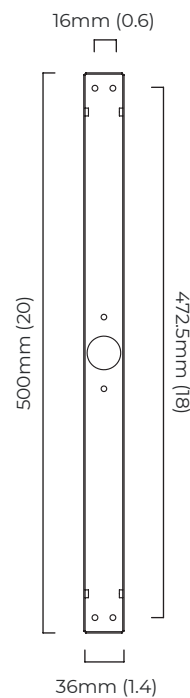

RING WALL TALL

FINISH

antique bronze with satin brass details
 bronze with satin brass details
 satin brass with satin brass details
 satin nickel with satin brass details

DIMENSIONS (body of fixture)

120 x 130 x 540 mm (w x d x h)

WALL ROSE / PLATE

rectangular wall box - 40 x 15 x 505 mm (w x d x h)

CERTIFICATION

VIEW ON WEBSITE

mounting plate dimensions

*Diagrams are not to scale.

RING WALL TALL - DALI-A

FINISH

antique bronze with satin brass details
 bronze with satin brass details
 satin brass with satin brass details
 satin nickel with satin brass details

DIMENSIONS (body of fixture)

120 x 130 x 540 mm (w x d x h)

CERTIFICATION

VIEW ON WEBSITE

mounting plate dimensions

DALI converter dimensions

*Diagrams are not to scale.

RING WALL TALL

RING WALL TALL

SKU NUMBER	FINISH DESCRIPTION	VOLTAGE
RINWATABSB-240	antique bronze with satin brass details	220 - 240V
RINWATBZSB-240	bronze with satin brass details	220 - 240V
RINWATSBSB-240	satin brass with satin brass details	220 - 240V
RINWATSNSB-240	satin nickel with satin brass details	220 - 240V
RINWATABSB-110	antique bronze with satin brass details	110 - 130V
RINWATBZSB-110	bronze with satin brass details	110 - 130V
RINWATSBSB-110	satin brass with satin brass details	110 - 130V
RINWATSNSB-110	satin nickel with satin brass details	110 - 130V