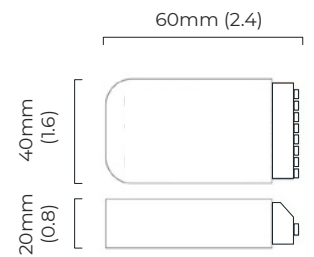

RING WALL TALL

FINISH

antique bronze with satin brass details
 bronze with satin brass details
 satin brass with satin brass details
 satin nickel with satin brass details

DIMENSIONS (body of fixture)

120 x 130 x 540 mm (w x d x h)

WALL ROSE / PLATE

rectangular wall box - 40 x 15 x 505 mm (w x d x h)

CERTIFICATION

VIEW ON WEBSITE

mounting plate dimensions

*Diagrams are not to scale.

RING WALL TALL - DALI-A

FINISH

antique bronze with satin brass details
 bronze with satin brass details
 satin brass with satin brass details
 satin nickel with satin brass details

DIMENSIONS (body of fixture)

120 x 130 x 540 mm (w x d x h)

CERTIFICATION

VIEW ON WEBSITE

mounting plate dimensions

DALI converter dimensions

*Diagrams are not to scale.

RING WALL TALL

RING WALL TALL

SKU NUMBER	FINISH DESCRIPTION	VOLTAGE
RINWATABSB-240	antique bronze with satin brass details	220 - 240V
RINWATBZSB-240	bronze with satin brass details	220 - 240V
RINWATSBSB-240	satin brass with satin brass details	220 - 240V
RINWATSNSB-240	satin nickel with satin brass details	220 - 240V
RINWATABSB-110	antique bronze with satin brass details	110 - 130V
RINWATBZSB-110	bronze with satin brass details	110 - 130V
RINWATSBSB-110	satin brass with satin brass details	110 - 130V
RINWATSNSB-110	satin nickel with satin brass details	110 - 130V