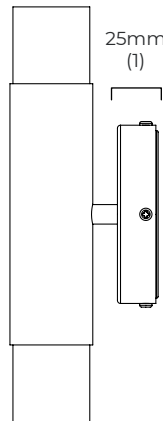

WALL ROSE / PLATE

rectangular wall box - 39 x 15 x 77 mm (w x d x h)

CERTIFICATION

VIEW ON WEBSITE

mounting plate dimensions

DALI converter dimensions

*Diagrams are not to scale.

ROMA WALL TALL - DALI-B

FINISH

antique bronze with honed alabaster
 bronze with honed alabaster
 satin brass with honed alabaster

DIMENSIONS (body of fixture)

54 x 95 x 280 mm (w x d x h)

WEIGHT

2.5kg (5.5lbs)

ILLUMINATION

220-240v - integrated LED - 9w - 2700k
 DALI converter to be installed in the wall rose

DIMMING

trailing dimmable

WALL ROSE / PLATE

round wall rose - 116 x 25 mm (dia x h)

CERTIFICATION

VIEW ON WEBSITE

54mm (2.1)

116mm (4.6)

280mm (11)

25mm (1)

116mm (4.6)

95mm (3.7)

mounting plate dimensions

*Diagrams are not to scale.

ROMA WALL TALL

ROMA WALL TALL