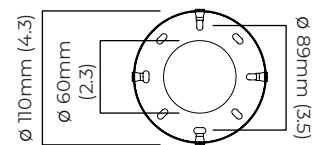

WALL ROSE / PLATE

rectangular wall box - 39 x 15 x 77 mm (w x d x h)

CERTIFICATION

VIEW ON WEBSITE

mounting plate dimensions

DALI converter dimensions

*Diagrams are not to scale.

ROMA WALL TALL - DALI-B

FINISH

antique bronze with honed alabaster
 bronze with honed alabaster
 satin brass with honed alabaster

DIMENSIONS (body of fixture)

54 x 95 x 280 mm (w x d x h)

WEIGHT

2.5kg (5.5lbs)

ILLUMINATION

220-240v - integrated LED - 9w - 2700k
 DALI converter to be installed in the wall rose

DIMMING

trailing dimmable

WALL ROSE / PLATE

round wall rose - 116 x 25 mm (dia x h)

CERTIFICATION

VIEW ON WEBSITE

54mm (2.1)

116mm (4.6)

280mm (11)

25mm (1)

116mm (4.6)

95mm (3.7)

mounting plate dimensions

*Diagrams are not to scale.

ROMA WALL TALL

ROMA WALL TALL