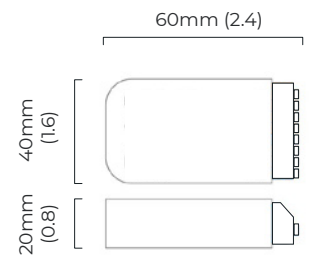

WALL ROSE / PLATE

rectangular wall box - 39 x 15 x 77 mm (w x d x h)

CERTIFICATION

VIEW ON WEBSITE

*Diagrams are not to scale.

ROMA WALL TALL - DALI-A

FINISH

antique bronze with honed alabaster
 bronze with honed alabaster
 satin brass with honed alabaster

DIMENSIONS (body of fixture)

54 x 85 x 280 mm (w x d x h)

WEIGHT

2.5kg (5.5lbs)

ILLUMINATION

220-240v - integrated mains LED - 9w - 2700k
 DALI converter to be installed in the wall/ceiling cavity

DIMMING

DALI compatible

WALL ROSE / PLATE

rectangular wall box - 39 x 15 x 77 mm (w x d x h)

CERTIFICATION

VIEW ON WEBSITE

mounting plate dimensions

DALI converter dimensions

*Diagrams are not to scale.

ROMA WALL TALL - DALI-B

FINISH

antique bronze with honed alabaster
 bronze with honed alabaster
 satin brass with honed alabaster

DIMENSIONS (body of fixture)

54 x 95 x 280 mm (w x d x h)

WEIGHT

2.5kg (5.5lbs)

ILLUMINATION

220-240v - integrated LED - 9w - 2700k
 DALI converter to be installed in the wall rose