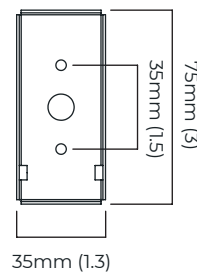

WALL ROSE / PLATE

rectangular wall box - 39 x 15 x 77 mm (w x d x h)

CERTIFICATION

VIEW ON WEBSITE

*Diagrams are not to scale.

ROMA WALL TALL - DALI-A

FINISH

antique bronze with honed alabaster
 bronze with honed alabaster
 satin brass with honed alabaster

DIMENSIONS (body of fixture)

54 x 85 x 280 mm (w x d x h)

WEIGHT

2.5kg (5.5lbs)

ILLUMINATION

220-240v - integrated mains LED - 9w - 2700k
 DALI converter to be installed in the wall/ceiling cavity

DIMMING

DALI compatible

WALL ROSE / PLATE

rectangular wall box - 39 x 15 x 77 mm (w x d x h)

CERTIFICATION

VIEW ON WEBSITE

mounting plate dimensions

DALI converter dimensions

*Diagrams are not to scale.

ROMA WALL TALL - DALI-B

FINISH

antique bronze with honed alabaster
 bronze with honed alabaster
 satin brass with honed alabaster

DIMENSIONS (body of fixture)

54 x 95 x 280 mm (w x d x h)

WEIGHT

2.5kg (5.5lbs)

ILLUMINATION

220-240v - integrated LED - 9w - 2700k
 DALI converter to be installed in the wall rose