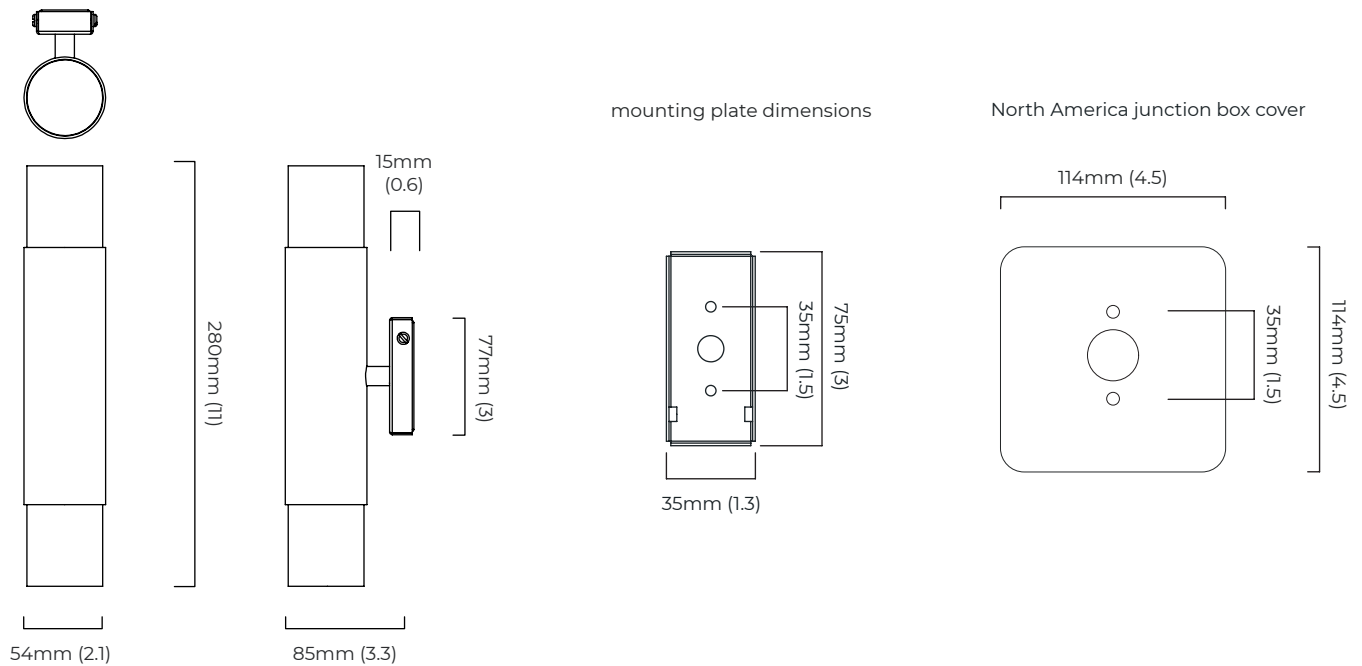

ROMA WALL TALL

FINISH

antique bronze with honed alabaster
 bronze with honed alabaster
 satin brass with honed alabaster

DIMENSIONS (body of fixture)

54 x 85 x 280 mm (w x d x h)

WEIGHT

2.5kg (5.5lbs)

ILLUMINATION

WALL ROSE / PLATE

rectangular wall box - 39 x 15 x 77 mm (w x d x h)

CERTIFICATION

VIEW ON WEBSITE

*Diagrams are not to scale.

ROMA WALL TALL - DALI-A

FINISH

antique bronze with honed alabaster
 bronze with honed alabaster
 satin brass with honed alabaster

FINISH

antique bronze with honed alabaster
 bronze with honed alabaster
 satin brass with honed alabaster

DIMENSIONS (body of fixture)

54 x 95 x 280 mm (w x d x h)

WEIGHT

2.5kg (5.5lbs)

ILLUMINATION

220-240v - integrated LED - 9w - 2700k
 DALI converter to be installed in the wall rose

280mm (11)

25mm (1)

116mm (4.6)

95mm (3.7)

mounting plate dimensions

*Diagrams are not to scale.

ROMA WALL TALL

ROMA WALL TALL