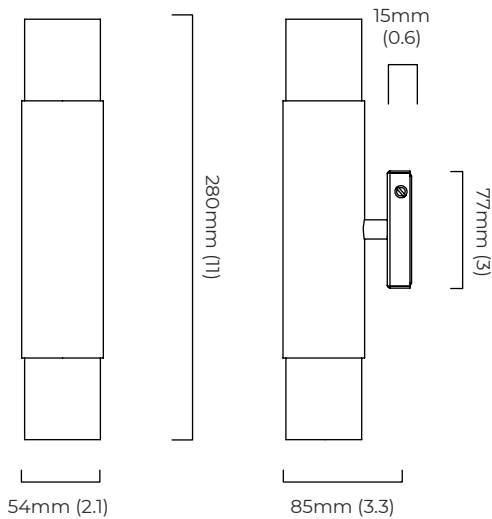

WALL ROSE / PLATE

rectangular wall box - 39 x 15 x 77 mm (w x d x h)

CERTIFICATION

VIEW ON WEBSITE

*Diagrams are not to scale.

ROMA WALL TALL - DALI-A

FINISH

antique bronze with honed alabaster
 bronze with honed alabaster
 satin brass with honed alabaster

DIMENSIONS (body of fixture)

54 x 85 x 280 mm (w x d x h)

WEIGHT

2.5kg (5.5lbs)

ILLUMINATION

220-240v - integrated mains LED - 9w - 2700k
 DALI converter to be installed in the wall/ceiling cavity

DIMMING

DALI compatible

WALL ROSE / PLATE

rectangular wall box - 39 x 15 x 77 mm (w x d x h)

CERTIFICATION

VIEW ON WEBSITE

mounting plate dimensions

DALI converter dimensions

*Diagrams are not to scale.

ROMA WALL TALL - DALI-B

FINISH

antique bronze with honed alabaster
 bronze with honed alabaster
 satin brass with honed alabaster

DIMENSIONS (body of fixture)

54 x 95 x 280 mm (w x d x h)

WEIGHT

2.5kg (5.5lbs)

ILLUMINATION

220-240v - integrated LED - 9w - 2700k
 DALI converter to be installed in the wall rose