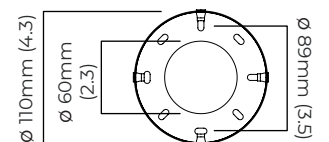

SASHA PENDANT

FINISH

antique bronze with handmade fritted glass
 bronze with handmade fritted glass
 satin brass with handmade fritted glass

DIMENSIONS (body of fixture)

ø 600 x 350 mm (dia x h)

WEIGHT

15kg (33.1lbs)
 please ensure ceiling structure is strong enough to support the weight of the light

DIMENSIONS (body of fixture)

ø 600 x 350 mm (dia x h)

WEIGHT

15kg (33.1lbs)

please ensure ceiling structure is strong enough to support the weight of the light

OVERALL DROP

minimum 425 mm

supplied with 1000mm drop rod (16 mm dia) as standard (adjustable on site)

ILLUMINATION

220-240v - 3 x E14 - 60w max (or 6.5w LED 2700k)

DALI converter to be installed in the ceiling rose

DIMMING

dimmable bulb required

DALI compatible

CEILING ROSE / PLATE

round ceiling rose - ø 116 x 25 mm (dia x h)

CERTIFICATION

VIEW ON WEBSITE

mounting plate dimensions

*Diagrams are not to scale.

SASHA PENDANT

SASHA PENDANT

SKU NUMBER	FINISH DESCRIPTION	VOLTAGE
SASPEOABFG-240	antique bronze with handmade fritted glass	220 - 240V
SASPEOBZFG-240	bronze with handmade fritted glass	220 - 240V
SASPEOSBFG-240	satın brass with handmade fritted glass	220 - 240V
SASPEOABFG-110	antique bronze with handmade fritted glass	110 - 130V
SASPEOBZFG-110	bronze with handmade fritted glass	110 - 130V
SASPEOSBFG-110	satın brass with handmade fritted glass	110 - 130V