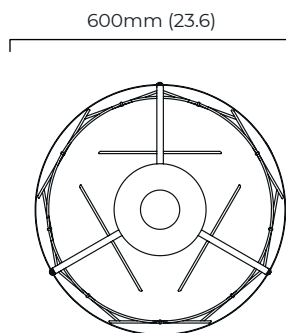

SASHA PENDANT

FINISH

antique bronze with handmade fritted glass
 bronze with handmade fritted glass
 satin brass with handmade fritted glass

DIMENSIONS (body of fixture)

ø 600 x 350 mm (dia x h)

WEIGHT

15kg (33.1lbs)
 please ensure ceiling structure is strong enough to support the weight of the light

DIMMING

dimmable bulb required
 trailing edge dimmable / phase cut (rotary dimmer) - standard
 DALI option available (220-240v only)

CEILING ROSE / PLATE

round ceiling rose - ø 116 x 25 mm (dia x h)

CERTIFICATION

VIEW ON WEBSITE

mounting plate dimensions

*Diagrams are not to scale.

SASHA PENDANT - DALI-A

FINISH

antique bronze with handmade fritted glass
 bronze with handmade fritted glass
 satin brass with handmade fritted glass

DIMENSIONS (body of fixture)

ø 600 x 350 mm (dia x h)

WEIGHT

15kg (33.1lbs)

please ensure ceiling structure is strong enough to support the weight of the light

OVERALL DROP

minimum 425 mm

supplied with 1000mm drop rod (16 mm dia) as standard (adjustable on site)