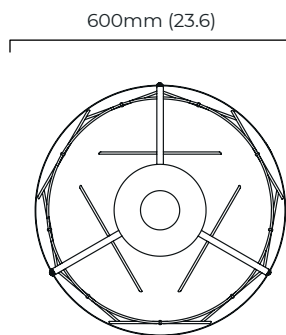

SASHA PENDANT

FINISH

antique bronze with handmade fritted glass
 bronze with handmade fritted glass
 satin brass with handmade fritted glass

DIMENSIONS (body of fixture)

ø 600 x 350 mm (dia x h)

WEIGHT

15kg (33.1lbs)
 please ensure ceiling structure is strong enough to support the weight of the light

DIMENSIONS (body of fixture)

ø 600 x 350 mm (dia x h)

WEIGHT

15kg (33.1lbs)

please ensure ceiling structure is strong enough to support the weight of the light

OVERALL DROP

minimum 425 mm

supplied with 1000mm drop rod (16 mm dia) as standard (adjustable on site)

ILLUMINATION

220-240v - 3 x E14 - 60w max (or 6.5w LED 2700k)

DALI converter to be installed in the ceiling rose

DIMMING

dimmable bulb required

DALI compatible

CEILING ROSE / PLATE

round ceiling rose - ø 116 x 25 mm (dia x h)

CERTIFICATION

VIEW ON WEBSITE

mounting plate dimensions

*Diagrams are not to scale.

SASHA PENDANT

SASHA PENDANT

SKU NUMBER	FINISH DESCRIPTION	VOLTAGE
SASPEOABFG-240	antique bronze with handmade fritted glass	220 - 240V
SASPEOBZFG-240	bronze with handmade fritted glass	220 - 240V
SASPEOSBFG-240	satın brass with handmade fritted glass	220 - 240V
SASPEOABFG-110	antique bronze with handmade fritted glass	110 - 130V
SASPEOBZFG-110	bronze with handmade fritted glass	110 - 130V
SASPEOSBFG-110	satın brass with handmade fritted glass	110 - 130V