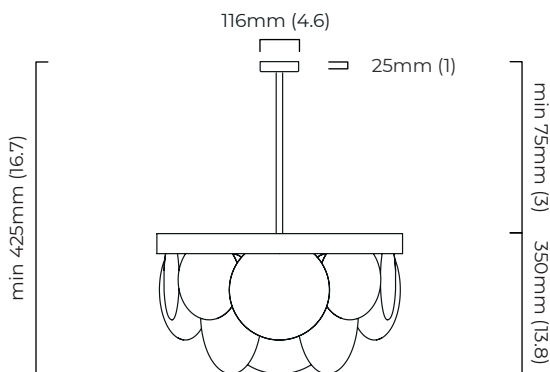

SASHA PENDANT

FINISH

antique bronze with handmade fritted glass
bronze with handmade fritted glass
satin brass with handmade fritted glass

DIMENSIONS (body of fixture)

ø 600 x 350 mm (dia x h)

WEIGHT

15kg (33.1lbs)
please ensure ceiling structure is strong enough to support the weight of the light

OVERALL DROP

minimum 425 mm
supplied with 1000mm drop rod (16 mm dia) as standard
(adjustable on site)

ILLUMINATION

220-240v - 3 x E14 - 60w max (or 6.5w LED 2700k)
110-130v - 3 x E12 - 60w max (or 6.5w LED 2700k)

DIMMING

dimmable bulb required
trailing edge dimmable / phase cut (rotary dimmer) - standard
DALI option available (220-240v only)

CEILING ROSE / PLATE

round ceiling rose - ø 116 x 25 mm (dia x h)

CERTIFICATION

VIEW ON WEBSITE

*Diagrams are not to scale.