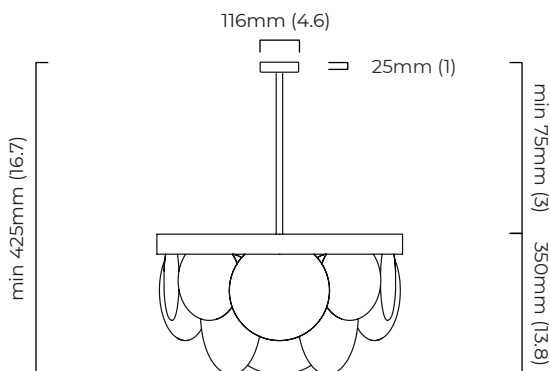

SASHA PENDANT

FINISH

antique bronze with handmade fritted glass
 bronze with handmade fritted glass
 satin brass with handmade fritted glass

DIMENSIONS (body of fixture)

ø 600 x 350 mm (dia x h)

WEIGHT

15kg (33.1lbs)
 please ensure ceiling structure is strong enough to support the weight of the light

DIMENSIONS (body of fixture)

ø 600 x 350 mm (dia x h)

WEIGHT

15kg (33.1lbs)

please ensure ceiling structure is strong enough to support the weight of the light

OVERALL DROP

minimum 425 mm

supplied with 1000mm drop rod (16 mm dia) as standard (adjustable on site)

ILLUMINATION

220-240v - 3 x E14 - 60w max (or 6.5w LED 2700k)

DALI converter to be installed in the ceiling rose

DIMMING

dimmable bulb required

DALI compatible

CEILING ROSE / PLATE

round ceiling rose - ø 116 x 25 mm (dia x h)

CERTIFICATION

VIEW ON WEBSITE

mounting plate dimensions

*Diagrams are not to scale.

SASHA PENDANT

SASHA PENDANT

SKU NUMBER	FINISH DESCRIPTION	VOLTAGE
SASPEOABFG-240	antique bronze with handmade fritted glass	220 - 240V
SASPEOBZFG-240	bronze with handmade fritted glass	220 - 240V
SASPEOSBFG-240	satın brass with handmade fritted glass	220 - 240V
SASPEOABFG-110	antique bronze with handmade fritted glass	110 - 130V
SASPEOBZFG-110	bronze with handmade fritted glass	110 - 130V
SASPEOSBFG-110	satın brass with handmade fritted glass	110 - 130V