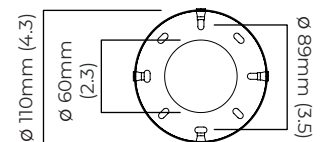

mounting plate dimensions