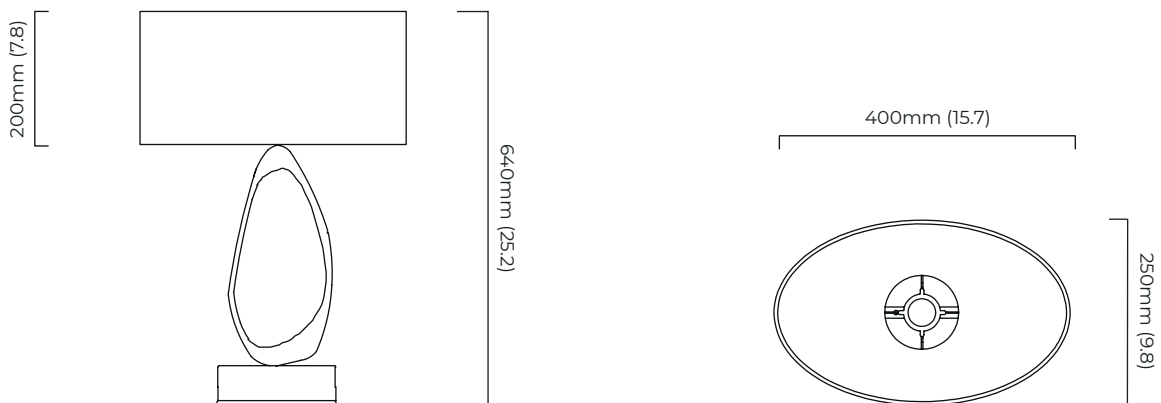

STELLA TABLE

FINISH

bronze with satin brass and black base, dove grey silk shade and diffuser

DIMENSIONS (body of fixture)

400 x 250 x 640 mm (w x d x h)

WEIGHT

5kg (11lbs)

FLEX

2000mm cord set with black flex and inline dimmer

ILLUMINATION

220-240v - 1 x E27 - 60w max (or 8w LED 2700k)

110-130v - 1 x E26 - 60w max (or 8w LED 2700k)

DIMMING

dimnable bulb required

CERTIFICATION

VIEW ON WEBSITE

*Diagrams are not to scale.

STELLA TABLE

SKU NUMBER	FINISH DESCRIPTION	VOLTAGE
STETAOBZSBDG-240D	bronze with satin brass and black base, dove grey silk shade and diffuser - 240v 5 amp plug	220 - 240V
STETAOBZSBDG-240I	bronze with satin brass and black base, dove grey silk shade and diffuser - 240v AU plug	220 - 240V
STETAOBZSBDG-240C	bronze with satin brass and black base, dove grey silk shade and diffuser - 240v EU plug	220 - 240V
STETAOBZSBDG-240J	bronze with satin brass and black base, dove grey silk shade and diffuser - 240v swiss plug	220 - 240V
STETAOBZSBDG-240G	bronze with satin brass and black base, dove grey silk shade and diffuser - 240v UK plug	220 - 240V
STETAOBZSBDG-110A	bronze with satin brass and black base, dove grey silk shade and diffuser - 110v US plug	110 - 130V