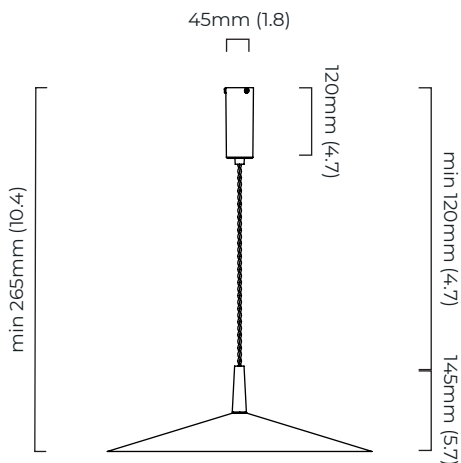

TINTO PENDANT (FLEX)

FINISH

bronze with black silk braided flex
satin brass with black silk braided flex

DIMENSIONS (body of fixture)

ø 450 x 145 mm (dia x h)

WEIGHT

7kg (15.4lbs)

please ensure ceiling structure is strong enough to support the weight of the light

OVERALL DROP

minimum 265 mm

supplied with 1000mm flex as standard (adjustable on site)

ILLUMINATION

integrated LED - 8w - 2700K

LED driver to be installed in the ceiling rose

drivers must be installed up to 20 meters from the body of the light

DIMMING

trailing edge dimmable / phase cut (rotary dimmer) - standard

DALI option available (220-240v only)

0/1-10v (220-240v or 110-130v) - on request

CEILING ROSE / PLATE

round ceiling rose - ø 45 x 120 mm (dia x h)

CERTIFICATION

VIEW ON WEBSITE

mounting plate dimensions

North America junction box cover

*Diagrams are not to scale.