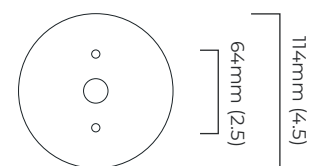

CERTIFICATION

VIEW ON WEBSITE

mounting plate dimensions

North America junction box cover

*Diagrams are not to scale.

TINTO PENDANT (FLEX) - DALI-A

FINISH

bronze with black silk braided flex
satin brass with black silk braided flex

DIMENSIONS (body of fixture)

ø 450 x 145 mm (dia x h)

WEIGHT

7kg (15.4lbs)

please ensure ceiling structure is strong enough to support the weight of the light

OVERALL DROP

minimum 265 mm

supplied with 1000mm flex as standard (adjustable on site)

DIMENSIONS (body of fixture)

ø 450 x 145 mm (dia x h)

WEIGHT

7kg (15.4lbs)

please ensure ceiling structure is strong enough to support the weight of the light

OVERALL DROP

minimum 180 mm

supplied with 1000mm flex as standard (adjustable on site)