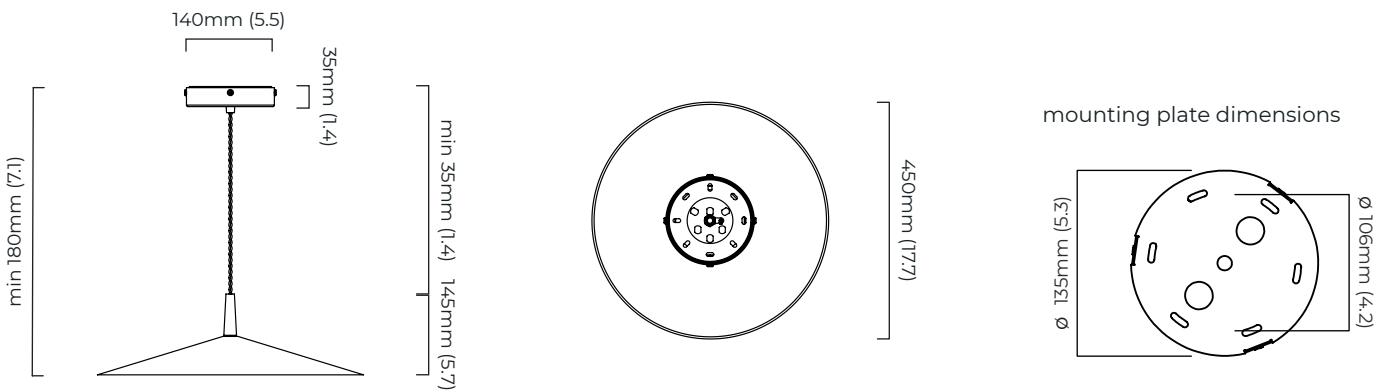

TINTO PENDANT (FLEX) - DALI-B

FINISH

bronze with black silk braided flex
satin brass with black silk braided flex

DIMENSIONS (body of fixture)

ø 450 x 145 mm (dia x h)

WEIGHT

7kg (15.4lbs)

please ensure ceiling structure is strong enough to support the weight of the light

OVERALL DROP

minimum 180 mm

supplied with 1000mm flex as standard (adjustable on site)

ILLUMINATION

integrated LED - 8w - 2700K

DALI LED driver to be installed in the ceiling rose

DIMMING

Dali compatible

CEILING ROSE / PLATE

round ceiling rose - ø 140 x 35 mm (dia x h)

CERTIFICATION

VIEW ON WEBSITE

*Diagrams are not to scale.