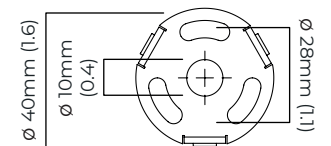

mounting plate dimensions