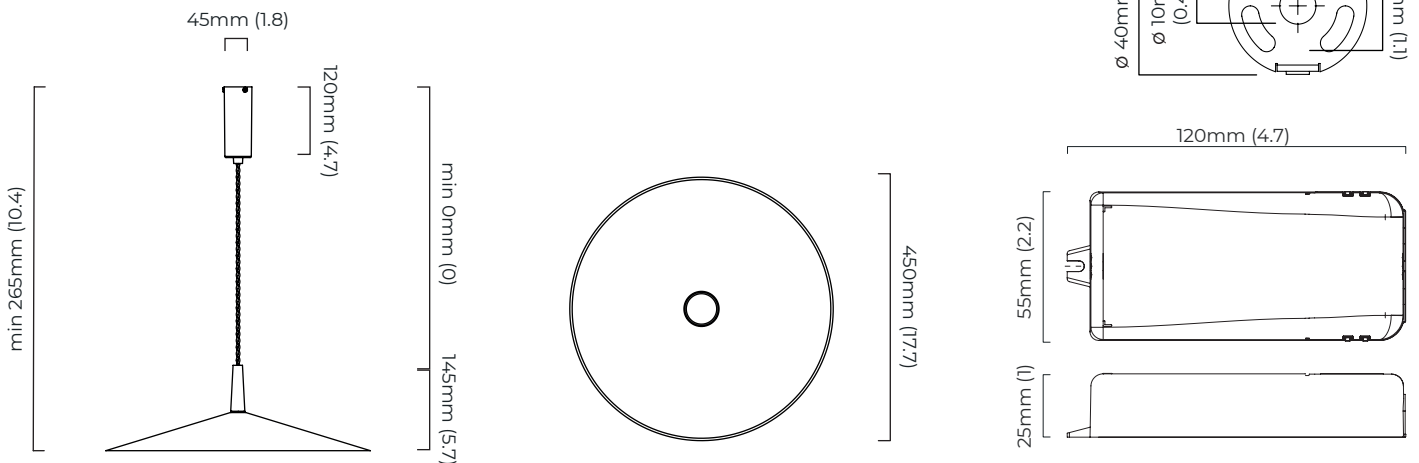

DIMENSIONS (body of fixture)

ø 450 x 145 mm (dia x h)

WEIGHT

7kg (15.4lbs)

please ensure ceiling structure is strong enough to support the weight of the light

OVERALL DROP

minimum 265 mm

supplied with 1000mm flex as standard (adjustable on site)

ILLUMINATION

integrated LED - 8w - 2700K

DALI converter to be installed in the ceiling cavity

drivers must be installed up to 20 meters from the body of the light

DIMMING

DALI compatible

CEILING ROSE / PLATE

round ceiling rose - ø 45 x 120 mm (dia x h)

CERTIFICATION

VIEW ON WEBSITE

*Diagrams are not to scale.

TINTO PENDANT (FLEX) - DALI-B

FINISH

bronze with black silk braided flex
satin brass with black silk braided flex

DIMENSIONS (body of fixture)

ø 450 x 145 mm (dia x h)

WEIGHT

7kg (15.4lbs)

please ensure ceiling structure is strong enough to support the weight of the light

OVERALL DROP

minimum 180 mm

supplied with 1000mm flex as standard (adjustable on site)