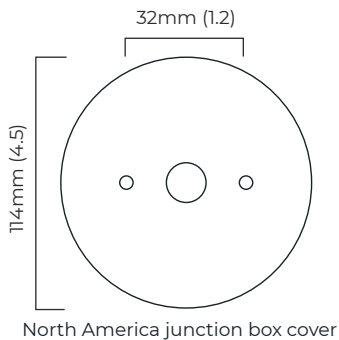

TORRES PENDANT - FLUSH MOUNTED

FINISH

antique bronze
antique bronze with honed alabaster
bronze
bronze with honed alabaster
polished nickel

DIMENSIONS (body of fixture)

Ø 200 x 205 mm (dia x h)

WEIGHT

3kg (6.6lbs)

DIMMING

dimnable bulb required
trailing edge dimmable / phase cut (rotary dimmer) - standard
DALI option available (220-240v only)

CEILING ROSE / PLATE

round ceiling rose - Ø 64 mm (dia)

CERTIFICATION

VIEW ON WEBSITE

Ø 200 x 205 mm (dia x h)

WEIGHT

3kg (6.6lbs)

OVERALL DROP

205 mm

ILLUMINATION

Alabaster Shade

220-240v - 1 x G9 - max 4.5W LED 2700k
(no bulb supplied)

CERTIFICATION

VIEW ON WEBSITE

DALI converter dimensions

mounting plate dimensions

200 mm (7.9)

*Diagrams are not to scale.

TORRES PENDANT - FLUSH MOUNTED

TORRES PENDANT - FLUSH MOUNTED