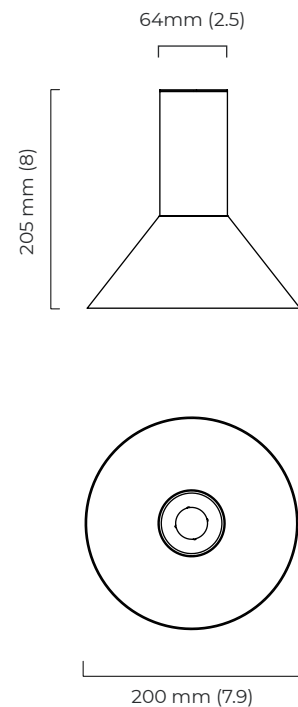

TORRES PENDANT - FLUSH MOUNTED

FINISH

antique bronze
antique bronze with honed alabaster
bronze
bronze with honed alabaster
polished nickel

DIMENSIONS (body of fixture)

Ø 200 x 205 mm (dia x h)

WEIGHT

3kg (6.6lbs)

DIMMING

dimnable bulb required
trailing edge dimmable / phase cut (rotary dimmer) - standard
DALI option available (220-240v only)

CEILING ROSE / PLATE

round ceiling rose - Ø 64 mm (dia)

CERTIFICATION

VIEW ON WEBSITE

Ø 200 x 205 mm (dia x h)

WEIGHT

3kg (6.6lbs)

OVERALL DROP

205 mm

ILLUMINATION

Alabaster Shade

220-240v - 1 x G9 - max 4.5W LED 2700k
(no bulb supplied)

CERTIFICATION

VIEW ON WEBSITE

DALI converter dimensions

mounting plate dimensions

200 mm (7.9)

*Diagrams are not to scale.

TORRES PENDANT - FLUSH MOUNTED

TORRES PENDANT - FLUSH MOUNTED