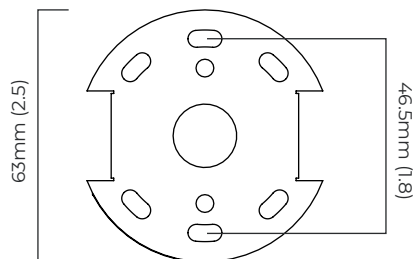

*Diagrams are not to scale.

TORRES PENDANT - FLUSH MOUNTED - DALI-A

FINISH

antique bronze
antique bronze with honed alabaster
bronze
bronze with honed alabaster
polished nickel

DIMENSIONS (body of fixture)

Ø 200 x 205 mm (dia x h)

WEIGHT

3kg (6.6lbs)

OVERALL DROP

205 mm

ILLUMINATION

Alabaster Shade

220-240v - 1 x G9 - max 4.5W LED 2700k
(no bulb supplied)

Metal Shade

220-240v - 1 x GU10 - max 9.6W LED 2700k
(no bulb supplied)

DIMMING

dimmable bulb required
DALI compatible
DALI converter to be installed in the cavity

CEILING ROSE / PLATE

round ceiling rose - Ø 64 mm (dia)

CERTIFICATION

VIEW ON WEBSITE

DALI converter dimensions

mounting plate dimensions

200 mm (7.9)

*Diagrams are not to scale.

TORRES PENDANT - FLUSH MOUNTED

TORRES PENDANT - FLUSH MOUNTED