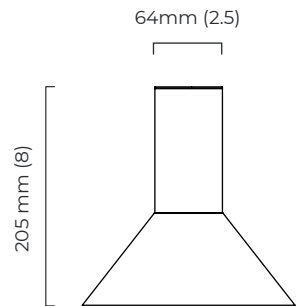

TORRES PENDANT - FLUSH MOUNTED

FINISH

antique bronze
antique bronze with honed alabaster
bronze
bronze with honed alabaster
polished nickel

DIMENSIONS (body of fixture)

Ø 200 x 205 mm (dia x h)

WEIGHT

3kg (6.6lbs)

Ø 200 x 205 mm (dia x h)

WEIGHT

3kg (6.6lbs)

OVERALL DROP

205 mm

ILLUMINATION

Alabaster Shade

220-240v - 1 x G9 - max 4.5W LED 2700k
(no bulb supplied)

Metal Shade

220-240v - 1 x GU10 - max 9.6W LED 2700k
(no bulb supplied)

DIMMING

dimmable bulb required
DALI compatible
DALI converter to be installed in the cavity

CEILING ROSE / PLATE

round ceiling rose - Ø 64 mm (dia)

CERTIFICATION

VIEW ON WEBSITE

DALI converter dimensions

mounting plate dimensions

200 mm (7.9)

*Diagrams are not to scale.

TORRES PENDANT - FLUSH MOUNTED

TORRES PENDANT - FLUSH MOUNTED