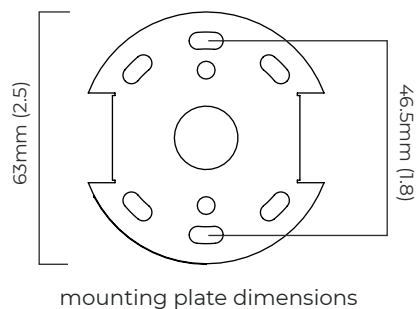

TORRES PENDANT - FLUSH MOUNTED

FINISH

antique bronze
antique bronze with honed alabaster
bronze
bronze with honed alabaster
polished nickel

DIMENSIONS (body of fixture)

Ø 200 x 205 mm (dia x h)

WEIGHT

3kg (6.6lbs)

DIMMING

dimnable bulb required
trailing edge dimmable / phase cut (rotary dimmer) - standard
DALI option available (220-240v only)

CEILING ROSE / PLATE

round ceiling rose - Ø 64 mm (dia)

CERTIFICATION

VIEW ON WEBSITE

Ø 200 x 205 mm (dia x h)

WEIGHT

3kg (6.6lbs)

OVERALL DROP

205 mm

ILLUMINATION

Alabaster Shade

220-240v - 1 x G9 - max 4.5W LED 2700k
(no bulb supplied)

CERTIFICATION

VIEW ON WEBSITE

DALI converter dimensions

mounting plate dimensions

200 mm (7.9)

*Diagrams are not to scale.

TORRES PENDANT - FLUSH MOUNTED

TORRES PENDANT - FLUSH MOUNTED