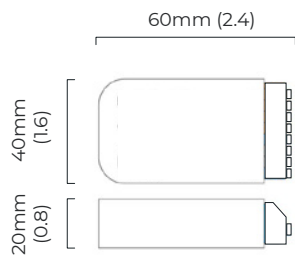

TORRES PENDANT - FLUSH MOUNTED

FINISH

antique bronze
antique bronze with honed alabaster
bronze
bronze with honed alabaster
polished nickel

DIMENSIONS (body of fixture)

Ø 200 x 205 mm (dia x h)

WEIGHT

3kg (6.6lbs)

Ø 200 x 205 mm (dia x h)

WEIGHT

3kg (6.6lbs)

OVERALL DROP

205 mm

ILLUMINATION

Alabaster Shade

220-240v - 1 x G9 - max 4.5W LED 2700k
(no bulb supplied)

Metal Shade

220-240v - 1 x GU10 - max 9.6W LED 2700k
(no bulb supplied)

DIMMING

dimmable bulb required
DALI compatible
DALI converter to be installed in the cavity

CEILING ROSE / PLATE

round ceiling rose - Ø 64 mm (dia)

CERTIFICATION

VIEW ON WEBSITE

DALI converter dimensions

mounting plate dimensions

200 mm (7.9)

*Diagrams are not to scale.

TORRES PENDANT - FLUSH MOUNTED

TORRES PENDANT - FLUSH MOUNTED