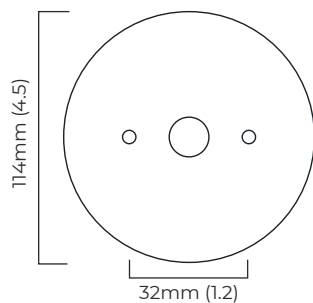

TORRES PENDANT TALL - FLUSH MOUNTED

FINISH

antique bronze
antique bronze with honed alabaster
bronze
bronze with honed alabaster
polished nickel

DIMENSIONS (body of fixture)

Ø 200 x 700 mm (dia x h)

WEIGHT

DIMMING

dimnable bulb required
trailing edge dimmable / phase cut (rotary dimmer) - standard
DALI option available (220-240v only)

CEILING ROSE / PLATE

round ceiling rose - Ø 64 mm (dia)

CERTIFICATION

VIEW ON WEBSITE

DIMENSIONS (body of fixture)

Ø 200 x 700 mm (dia x h)

WEIGHT

6kg (13.2lbs)

OVERALL DROP

700 mm

ILLUMINATION

Alabaster Shade

CEILING ROSE / PLATE

round ceiling rose - Ø 64 mm (dia)

CERTIFICATION

VIEW ON WEBSITE

DALI converter dimensions

mounting plate dimensions

*Diagrams are not to scale.

TORRES PENDANT TALL - FLUSH MOUNTED