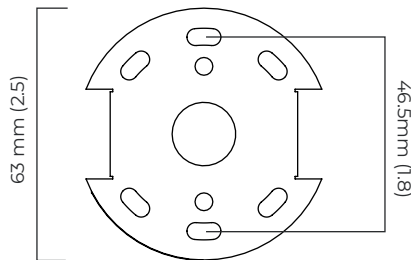

TORRES PENDANT TALL - FLUSH MOUNTED

FINISH

antique bronze
antique bronze with honed alabaster
bronze
bronze with honed alabaster
polished nickel

DIMENSIONS (body of fixture)

Ø 200 x 700 mm (dia x h)

WEIGHT

DIMENSIONS (body of fixture)

Ø 200 x 700 mm (dia x h)

WEIGHT

6kg (13.2lbs)

OVERALL DROP

700 mm

ILLUMINATION

Alabaster Shade

CEILING ROSE / PLATE

round ceiling rose - Ø 64 mm (dia)

CERTIFICATION

VIEW ON WEBSITE

DALI converter dimensions

mounting plate dimensions

*Diagrams are not to scale.

TORRES PENDANT TALL - FLUSH MOUNTED

TORRES PENDANT TALL - FLUSH MOUNTED - DALI-A

SKU NUMBER	FINISH DESCRIPTION	TYPE OF DALI	VOLTAGE
TORCETAB-DALIA-240	antique bronze - GU10	DALI A included - For lights that do not require aesthetic alterations. Dali can be fitted on existent ceiling/wall rose	220 - 240V
TORCETABHA-DALIA-240	antique bronze with honed alabaster - G9	DALI A included - For lights that do not require aesthetic alterations. Dali can be fitted on existent ceiling/wall rose	220 - 240V
TORCETBZ-DALIA-240	bronze - GU10	DALI A included - For lights that do not require aesthetic alterations. Dali can be fitted on existent ceiling/wall rose	220 - 240V
TORCETBZHA-DALIA-240	bronze with honed alabaster - G9	DALI A included - For lights that do not require aesthetic alterations. Dali can be fitted on existent ceiling/wall rose	220 - 240V
TORCETPN-DALIA-240	polished nickel - GU10	DALI A included - For lights that do not require aesthetic alterations. Dali can be fitted on existent ceiling/wall rose	220 - 240V