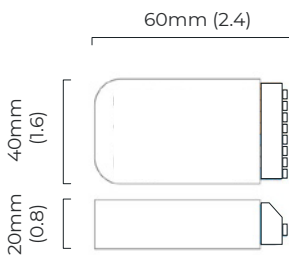

TORRES PENDANT TALL - FLUSH MOUNTED

FINISH

antique bronze
antique bronze with honed alabaster
bronze
bronze with honed alabaster
polished nickel

DIMENSIONS (body of fixture)

Ø 200 x 700 mm (dia x h)

WEIGHT

DIMENSIONS (body of fixture)

Ø 200 x 700 mm (dia x h)

WEIGHT

6kg (13.2lbs)

OVERALL DROP

700 mm

ILLUMINATION

Alabaster Shade

CEILING ROSE / PLATE

round ceiling rose - Ø 64 mm (dia)

CERTIFICATION

VIEW ON WEBSITE

DALI converter dimensions

mounting plate dimensions

*Diagrams are not to scale.

TORRES PENDANT TALL - FLUSH MOUNTED