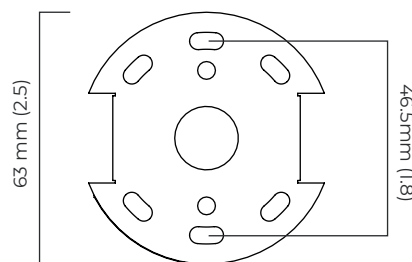

mounting plate dimensions