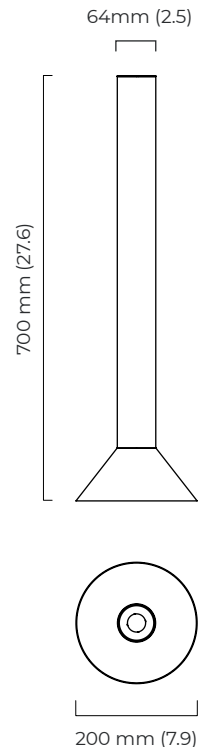

TORRES PENDANT TALL - FLUSH MOUNTED

FINISH

antique bronze
antique bronze with honed alabaster
bronze
bronze with honed alabaster
polished nickel

DIMENSIONS (body of fixture)

Ø 200 x 700 mm (dia x h)

WEIGHT

6kg (13.2lbs)

OVERALL DROP

700 mm

ILLUMINATION

Alabaster Shade

220-240v - 1 x G9 - max 4.5W LED 2700k
110-130V - 1 x G9 - max 4.5W LED 2700k
(no bulb supplied)

Metal Shade

220-240v - 1 x GU10 - max 6.5W LED 2700k
110-130V - 1 x GU10 - max 4.5W LED 2700k
(no bulb supplied)

DIMENSIONS (body of fixture)

Ø 200 x 700 mm (dia x h)

WEIGHT

6kg (13.2lbs)

OVERALL DROP

700 mm

ILLUMINATION

Alabaster Shade

CEILING ROSE / PLATE

round ceiling rose - Ø 64 mm (dia)

CERTIFICATION

VIEW ON WEBSITE

DALI converter dimensions

mounting plate dimensions

*Diagrams are not to scale.

TORRES PENDANT TALL - FLUSH MOUNTED