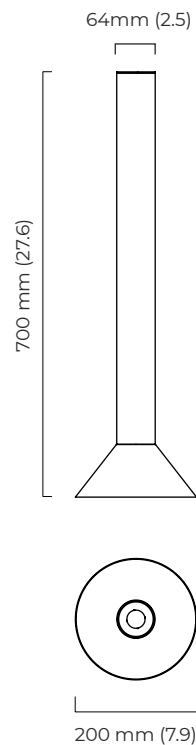

*Diagrams are not to scale.