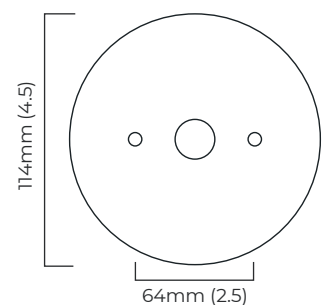

TORRES WALL

FINISH

antique bronze
antique bronze with honed alabaster
bronze
bronze with honed alabaster
polished nickel

DIMENSIONS (body of fixture)

200 x 215 x 207 mm (w x d x h)

WEIGHT

2kg (4.4lbs)

ILLUMINATION

WALL ROSE / PLATE

rectangular wall box - 25 x 50 mm (w x d)

CERTIFICATION

VIEW ON WEBSITE

mounting plate dimensions

North America junction box cover

*Diagrams are not to scale.

TORRES WALL