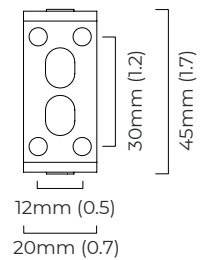

TORRES WALL

FINISH

antique bronze
antique bronze with honed alabaster
bronze
bronze with honed alabaster
polished nickel

DIMENSIONS (body of fixture)

200 x 215 x 207 mm (w x d x h)

WEIGHT

2kg (4.4lbs)

ILLUMINATION

WALL ROSE / PLATE

rectangular wall box - 25 x 50 mm (w x d)

CERTIFICATION

VIEW ON WEBSITE

mounting plate dimensions

North America junction box cover

*Diagrams are not to scale.

TORRES WALL

SKU NUMBER	FINISH DESCRIPTION	VOLTAGE
TORWAOAB44-240	antique bronze	220 - 240V
TORWAOABHA44-240	antique bronze with honed alabaster	220 - 240V
TORWAOBZ44-240	bronze	220 - 240V
TORWAOBZHA44-240	bronze with honed alabaster	220 - 240V
TORWAOPN44-240	polished nickel	220 - 240V
TORWAOAB-110	antique bronze	110 - 130V
TORWAOABHA-110	antique bronze with honed alabaster	110 - 130V
TORWAOBZ-110	bronze	110 - 130V
TORWAOBZHA-110	bronze with honed alabaster	110 - 130V
TORWAOPN-110	polished nickel	110 - 130V