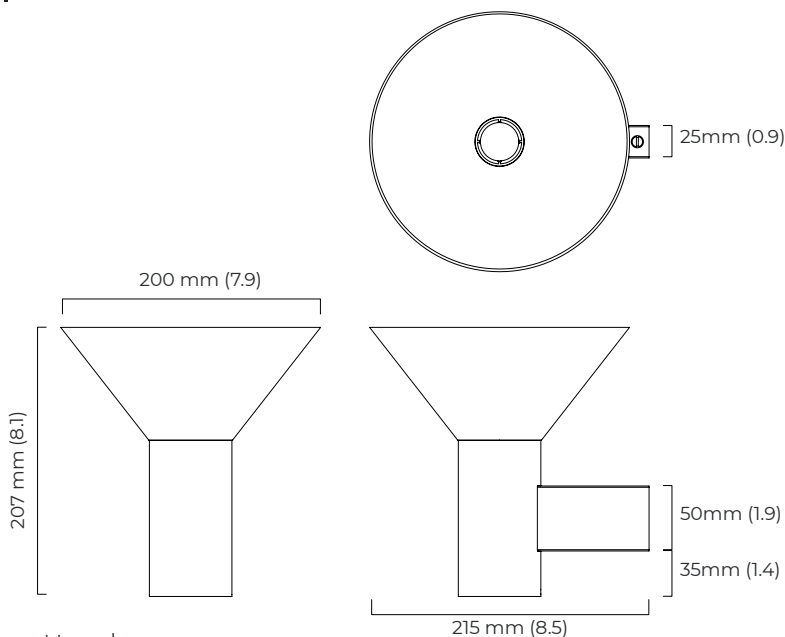

TORRES WALL

FINISH

antique bronze
antique bronze with honed alabaster
bronze
bronze with honed alabaster
polished nickel

DIMENSIONS (body of fixture)

200 x 215 x 207 mm (w x d x h)

WEIGHT

2kg (4.4lbs)

ILLUMINATION

WALL ROSE / PLATE

rectangular wall box - 25 x 50 mm (w x d)

CERTIFICATION

VIEW ON WEBSITE

mounting plate dimensions

North America junction box cover

*Diagrams are not to scale.

TORRES WALL

SKU NUMBER	FINISH DESCRIPTION	VOLTAGE
TORWAOAB44-240	antique bronze	220 - 240V
TORWAOABHA44-240	antique bronze with honed alabaster	220 - 240V
TORWAOBZ44-240	bronze	220 - 240V
TORWAOBZHA44-240	bronze with honed alabaster	220 - 240V
TORWAOPN44-240	polished nickel	220 - 240V
TORWAOAB-110	antique bronze	110 - 130V
TORWAOABHA-110	antique bronze with honed alabaster	110 - 130V
TORWAOBZ-110	bronze	110 - 130V
TORWAOBZHA-110	bronze with honed alabaster	110 - 130V
TORWAOPN-110	polished nickel	110 - 130V