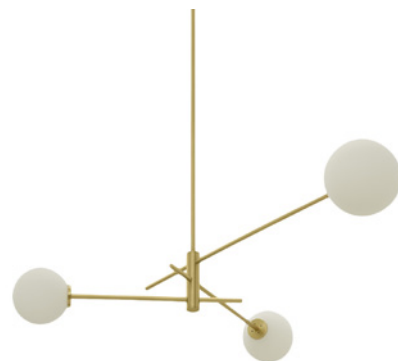

TREVI PENDANT SMALL

FINISH

antique bronze with matt opal glass
 bronze with matt opal glass
 satin brass with matt opal glass

DIMENSIONS (body of fixture)

1100 x 950 x 265 mm (w x d x h)

WEIGHT

6kg (13.2lbs)
 please ensure ceiling structure is strong enough to support the weight of the light

OVERALL DROP

minimum 375 mm
 supplied with 1000mm drop rod (12.7mm dia) as standard
 (adjustable on site)

ILLUMINATION

220-240v - 3 x E14 - 25w max (or 4.5w LED 2700k)
 110-130v - 3 x E12 - 25w max (or 4.5w LED 2700k)

DIMMING

dimmable bulb required
 trailing edge dimmable / phase cut (rotary dimmer) - standard
 DALI option available (220-240v only)

CEILING ROSE / PLATE

round ceiling rose - \varnothing 116 x 25 mm (dia x h)

CERTIFICATION

VIEW ON WEBSITE

*Diagrams are not to scale.

TREVI PENDANT SMALL - DALI-A

FINISH

antique bronze with matt opal glass
 bronze with matt opal glass
 satin brass with matt opal glass

DIMENSIONS (body of fixture)