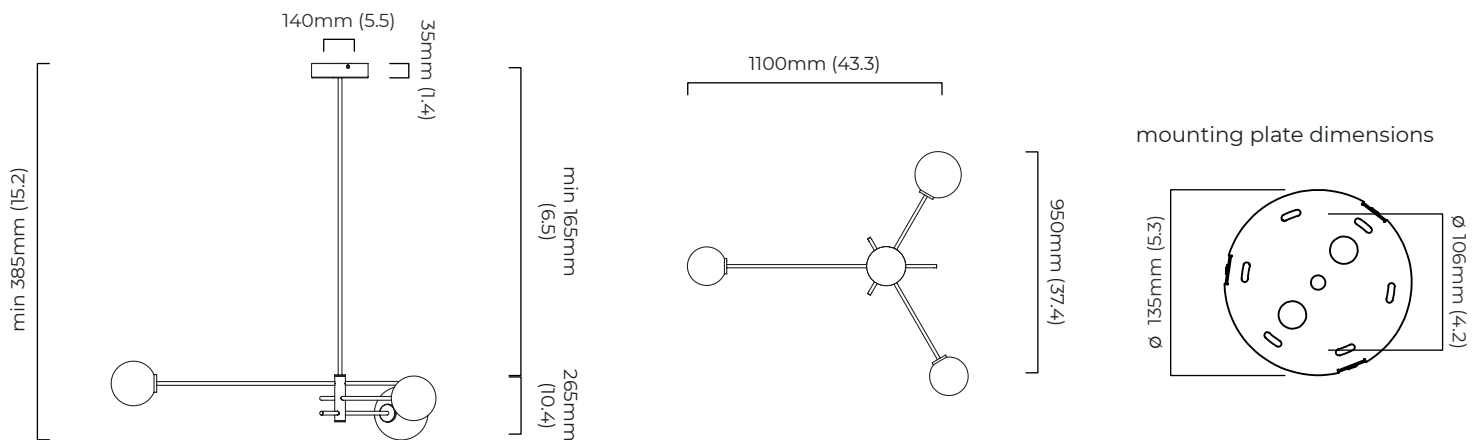

TREVI PENDANT SMALL - DALI-B

FINISH

antique bronze with matt opal glass
bronze with matt opal glass
satin brass with matt opal glass

DIMENSIONS (body of fixture)

1100 x 950 x 265 mm (w x d x h)

WEIGHT

6kg (13.2lbs)

please ensure ceiling structure is strong enough to support the weight of the light

OVERALL DROP

minimum 385 mm

supplied with 1000mm drop rod (12.7mm dia) as standard (adjustable on site)

ILLUMINATION

220-240v - 3 x E14 - 25w max (or 4.5w LED 2700k)

DALI converter to be installed in the ceiling rose

DIMMING

dimmable bulb required

DALI compatible

CEILING ROSE / PLATE

round ceiling rose - $\varnothing$ 140 x 35 mm (dia x h)

CERTIFICATION

VIEW ON WEBSITE

*Diagrams are not to scale.