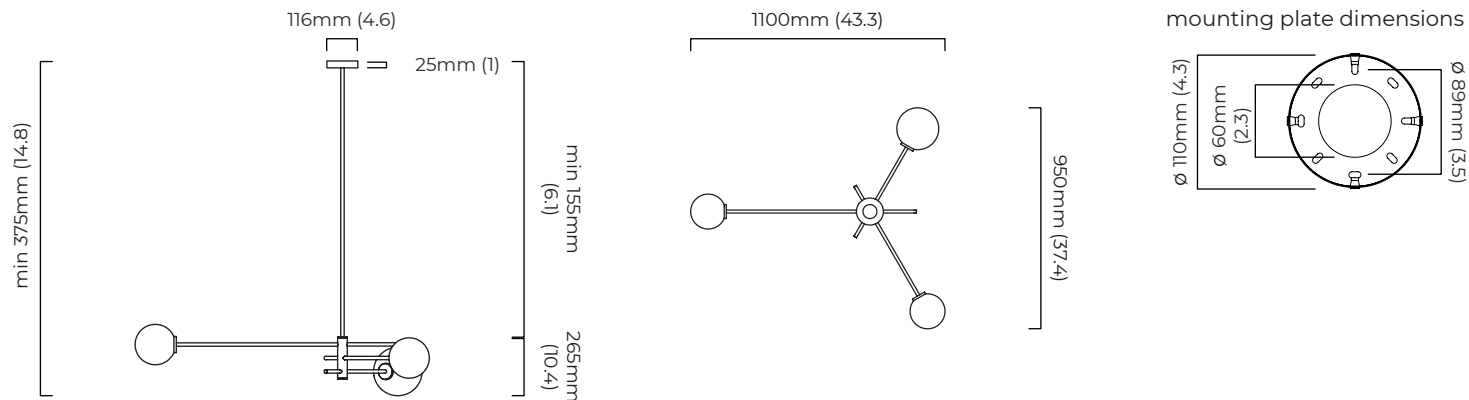

TREVI PENDANT SMALL

FINISH

antique bronze with matt opal glass
bronze with matt opal glass
satin brass with matt opal glass

DIMENSIONS (body of fixture)

1100 x 950 x 265 mm (w x d x h)

WEIGHT

6kg (13.2lbs)
please ensure ceiling structure is strong enough to support the weight of the light

OVERALL DROP

minimum 375 mm
supplied with 1000mm drop rod (12.7mm dia) as standard
(adjustable on site)

ILLUMINATION

220-240v - 3 x E14 - 25w max (or 4.5w LED 2700k)
110-130v - 3 x E12 - 25w max (or 4.5w LED 2700k)

DIMMING

dimmable bulb required
trailing edge dimmable / phase cut (rotary dimmer) - standard
DALI option available (220-240v only)

CEILING ROSE / PLATE

round ceiling rose - $\varnothing$ 116 x 25 mm (dia x h)

CERTIFICATION

VIEW ON WEBSITE

*Diagrams are not to scale.