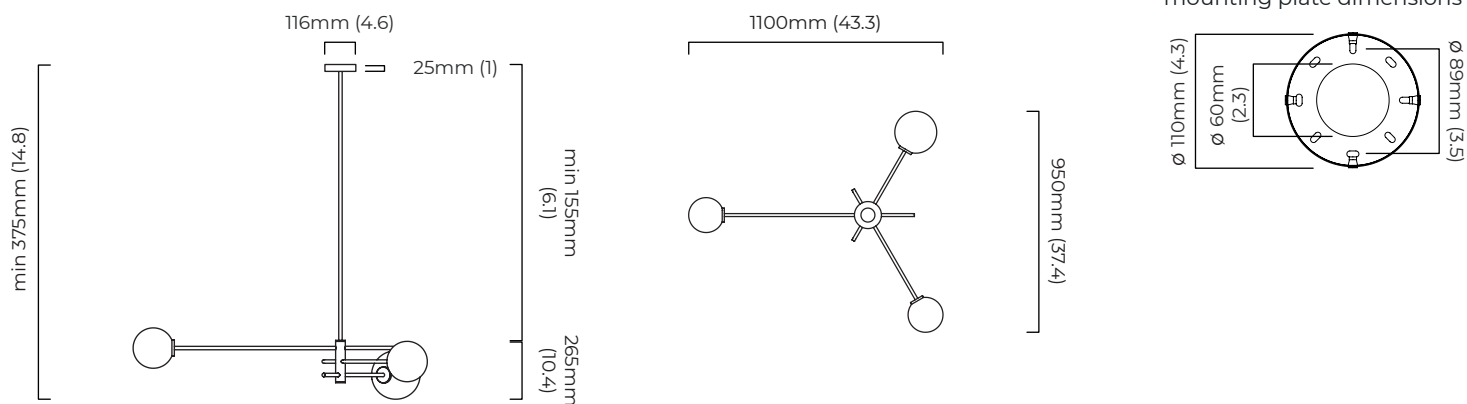

TREVI PENDANT SMALL - DALI-A

FINISH

antique bronze with matt opal glass
bronze with matt opal glass
satin brass with matt opal glass

DIMENSIONS (body of fixture)

1100 x 950 x 265 mm (w x d x h)

WEIGHT

6kg (13.2lbs)
please ensure ceiling structure is strong enough to support the weight of the light

OVERALL DROP

minimum 375 mm
supplied with 1000mm drop rod (12.7mm dia) as standard
(adjustable on site)

ILLUMINATION

220-240v - 3 x E14 - 25w max (or 4.5w LED 2700k)
DALI converter to be installed in the ceiling rose

DIMMING

dimmable bulb required
DALI compatible

CEILING ROSE / PLATE

round ceiling rose - $\varnothing$ 116 x 25 mm (dia x h)

CERTIFICATION

VIEW ON WEBSITE

*Diagrams are not to scale.