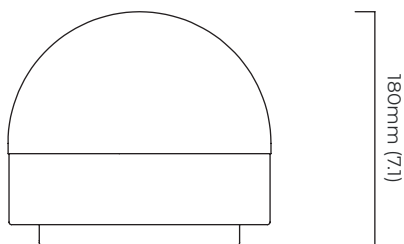

LUCID TABLE 200

FINISH

antique bronze with honed alabaster
bronze with honed alabaster
satin brass with honed alabaster
oxidised silvered brass with honed alabaster

DIMENSIONS (body of fixture)

ø 200 x 180 mm (dia x h)

WEIGHT

4kg (8.8lbs)

FLEX

2000mm cord set with black flex and inline dimmer

ILLUMINATION

220-240v - 1 x E14 - 8w 2700k LED ONLY
110-130v - 1 x E12 - 6.5w 2700k LED ONLY

DIMMING

dimnable bulb required

CERTIFICATION

VIEW ON WEBSITE

*Diagrams are not to scale.