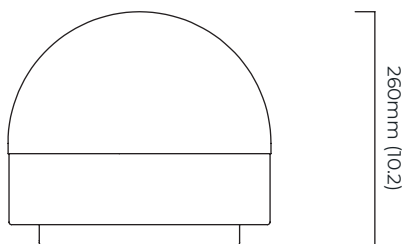

LUCID TABLE 300

FINISH

antique bronze with honed alabaster
bronze with honed alabaster
satin brass with honed alabaster
oxidised silvered brass with honed alabaster

DIMENSIONS (body of fixture)

ø 300 x 260 mm (dia x h)

WEIGHT

9kg (19.8lbs)

FLEX

2000mm cord set with black flex and inline dimmer

ILLUMINATION

220-240v - 1 x E27 - 8w 2700k LED ONLY
110-130v - 1 x E26 - 8w 2700k LED ONLY

DIMMING

dimnable bulb required

CERTIFICATION

VIEW ON WEBSITE

*Diagrams are not to scale.